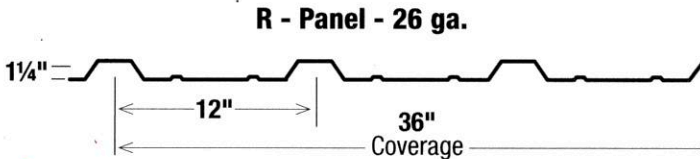

Polar White*

Galvalume*

- Perfect for residential applications.
- Minimum roof slope: 3:12

- Excellent product for commercial roofing & siding.
- Minimum roof slope: 1:12

Proudly manufactured in New Brunswick.