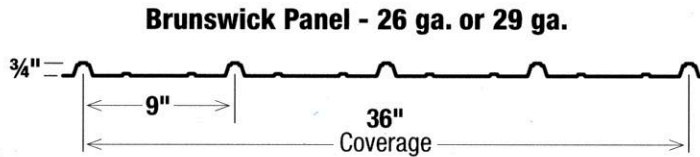

Polar White*

Galvalume*

- Perfect for residential applications.
- Minimum roof slope: 3:12

- Excellent product for commercial roofing & siding.
- Minimum roof slope: 1:12

Proudly manufactured in New Brunswick.